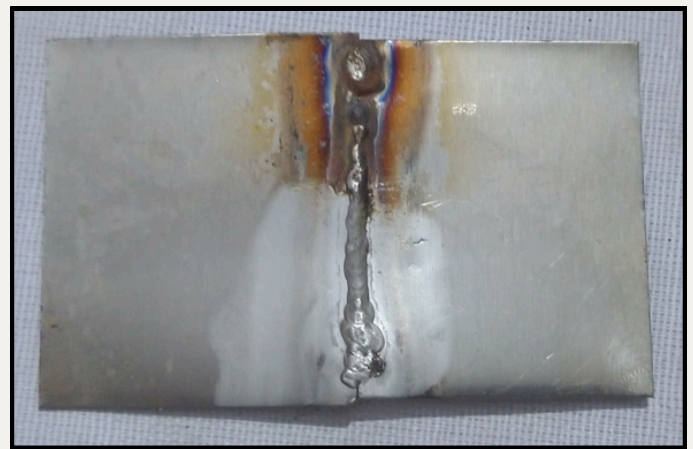

Nandira[®]
Chemicals

www.nandira.com

Sbright Pickling Gel

Clean weld joints

Fast Acting

Easy to apply

Enhances Longevity

Restores shine

Saves Cost

solutions@nandira.com

+91- [9820412232](tel:9820412232) / [9821012232](tel:9821012232)

Nandira[®]
Chemicals

How to use?

- **Clean Surface:** Remove any loose debris from the metal.
- **Apply Gel:** Spread evenly with a brush or cloth.
- **Wait:** Allow gel to sit for 10 to 15 minutes.
- **Rinse Off:** Wash away gel with water and dry the surface.